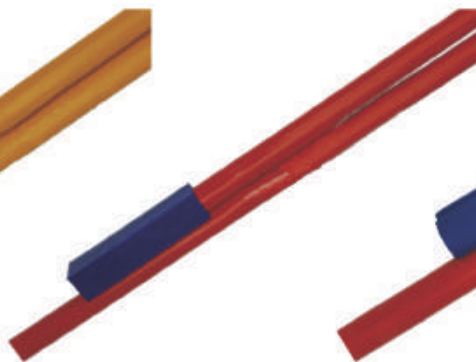

Made out of high quality fibre glass equipped with approved end as per New IAAF rules. Minimum sag extra durable.

KSCB09661 4mtr. High Jump
M.R.P.: 5452.00
KSCB09662 4.5 mtr. Pole Vault
M.R.P.: 5688.00