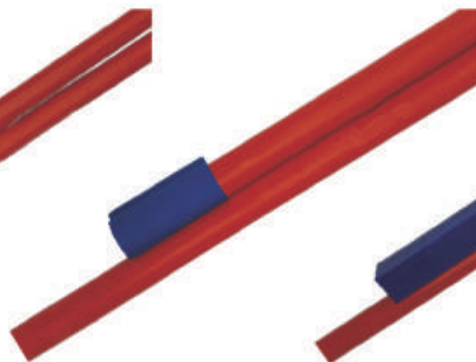

ALUMINUM CROSS BAR

Aluminum Cross Bar 30mm DIA with semi round plastic end.

KSCB09665 4mtr. High Jump
KSCB09666 4.5 mtr. Pole Vault