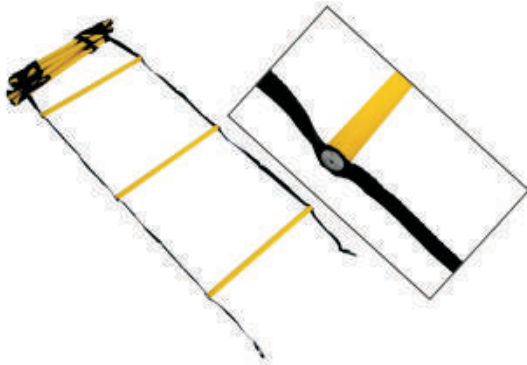

CLUB SPEED LADDER

Made from 16" wide plastic rungs with closed ends and nylon tape.
Rungs:- 40 cm Length x 3.5 cm Width x 5 mm Thick. Comes in a draw string Carry bag.

1. KSSL01505 4 Mtr **M.R.P. : 1039.00**
   KSSL01506 8 Mtr **M.R.P. : 2077.00**