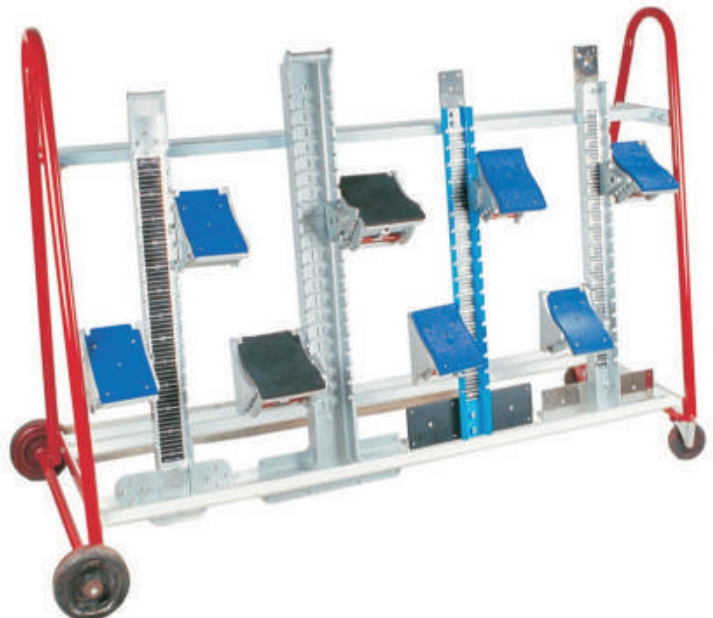

STARTING BLOCK TROLLEY

Made of steel best Powder Coated
Heavy duty wheels
Easily carry starting blocks

KSSBT004
M.R.P.: 6500.00