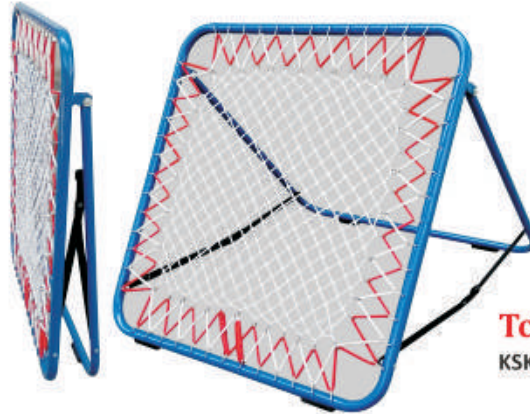

Tchoukball Frame

KSKP09933 M.R.P.: 7056.00