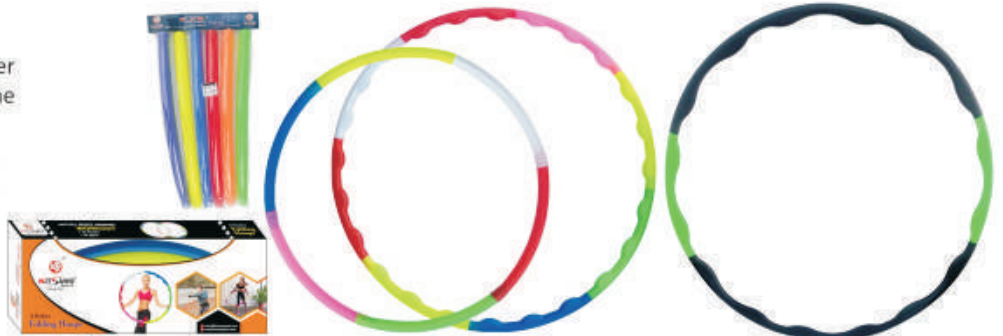

Note : All product picture & color shown in this catalogue would not be same as on delivery.