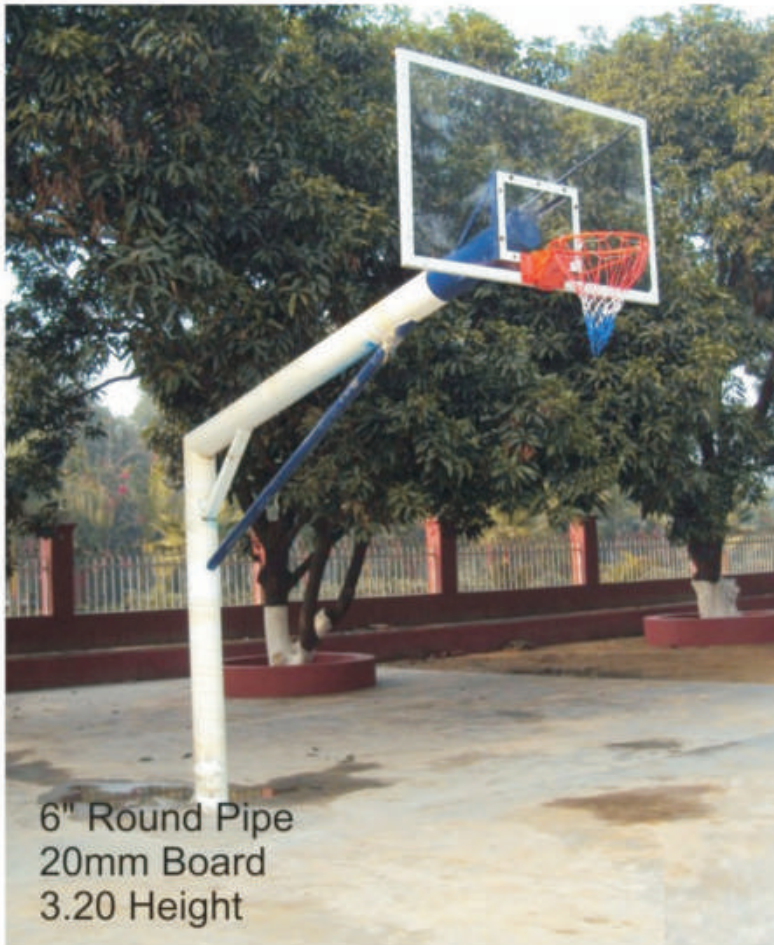

6" Round Pipe
20mm Board
3.20 Height

VARIOR Basketball Pole Fix (6" Round Pipe)

Basketball Pole Type	:	Fix
Pole Extension	:	2.20 Mtr.
Standard Ring Height	:	3.05 Mtr.
Standard Board Size	:	180x105 Cms.
Standard Height	:	10 Fit
Board Thickness	:	20mm Transparent Acrylic Board
Pole Pipe Size	:	6" Round Pipe
Ring Type	:	Simple Solid Ring with Net.
Paint Quality	:	Best Quality Spray PU Paint

KSBP09763	6" Pipe	M.R.P.: 160877.00
KSBP09764	8" Pipe	M.R.P.: 176964.00

WALL MOUNT Height Adjustable & Manual Jack

Wall Mount Type	:	Height Adjustable & Manual Jack
Extension	:	1.20 CM
Standard Board Size	:	180x105 CM
Board Thickness	:	20mm Transparent Acrylic Board
Height Adjustable	:	8 to 10 Fit by Manual Jack
Ring Type	:	Heavy 3 Spring with Net.
Paint Quality	:	Best Quality Spray Paint

KSBP09765	Fix	M.R.P.: 110880.00
KSBP09766	Manual Jack	M.R.P.: 121968.00