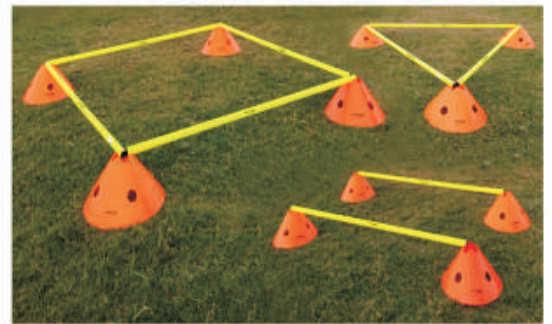

AGILITY CONE HURDLE (8 Cones & 4 Pipe)

Set of eight 18" cones and four PVC pole in 25 mm Dia. Cone have four holes to install a pole on desired height. Height can be adjusted from 6" to 9", 12" or 15".

KSASH01001 18" M.R.P. : 4437.00

AGILITY CONE HURDLE (6 Cones & 3 Pipe)

Set of six 15" cones and three PVC pole in 25 mm Dia. Cones have three holes to install a pole on desired height. Height can be adjusted from 6" to 12".

KSASH01002 15" M.R.P. : 1947.00

MEGA CONE AGILITY SET

Set of twenty mega disc cones and ten poles of 30" length and 25mm dia. Can be used to make desired formation for training.

KSASH01003 6" M.R.P. : 4366.00

KSASH01004 2" M.R.P. : 1770.00

SPEED AGILITY SET CLUB

Set of twenty 9" marker cones with holes and ten poles of 48" length and 25mm dia. Can be used to make desired formation for training.

KSASH01005 M.R.P. : 2832.00

MULTI HEIGHT SPEED JUMPER (Rubber base)

Set of one rubber base, three piece 30" PVC poles in 25 mm dia and two clamps. Can be adjusted at desired height and direction.

KSASH01006 M.R.P. : 1322.00

MULTI HEIGHT SPEED JUMPER (Plastic base)

Set of one heavy dome base, three 30" PVC poles in 25 mm dia and two clamps. Can be adjusted at desired height and direction.

KSASH01007 M.R.P. : 1062.00