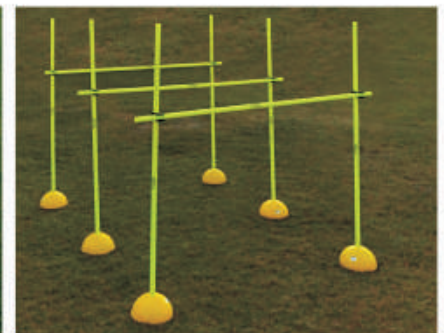

INDOOR AGILITY COACHING KIT

9 PVC poles of 1" Dia x 60" length. 6 Hollow Dome base. 6 Plastic Clamps.

- **KTSP02012** **M.R.P. : 4956.00**