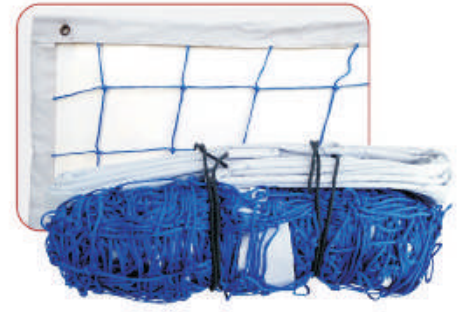

Volley Ball Net Nylon HDPE

3 Side Tetron Tape
KSVN09343 M.R.P.: 1318.00