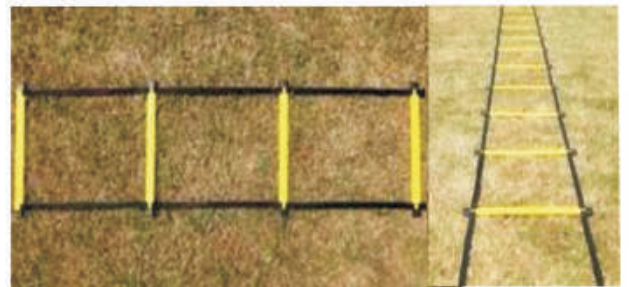

PRO SPEED LADDER

Made from 20" wide flat plastic rungs and nylon tape. Distance between the rungs can be adjusted. Rungs:- 50 cm Length x 3.8 cm Width x 5mm Thick. Comes in a draw string carry bag.

KSSL01503	4 Mtr	M.R.P. : 1440.00
KSSL01504	8 Mtr	M.R.P. : 2880.00

Note : All product picture & color shown in this catalogue would not be same as on delivery.